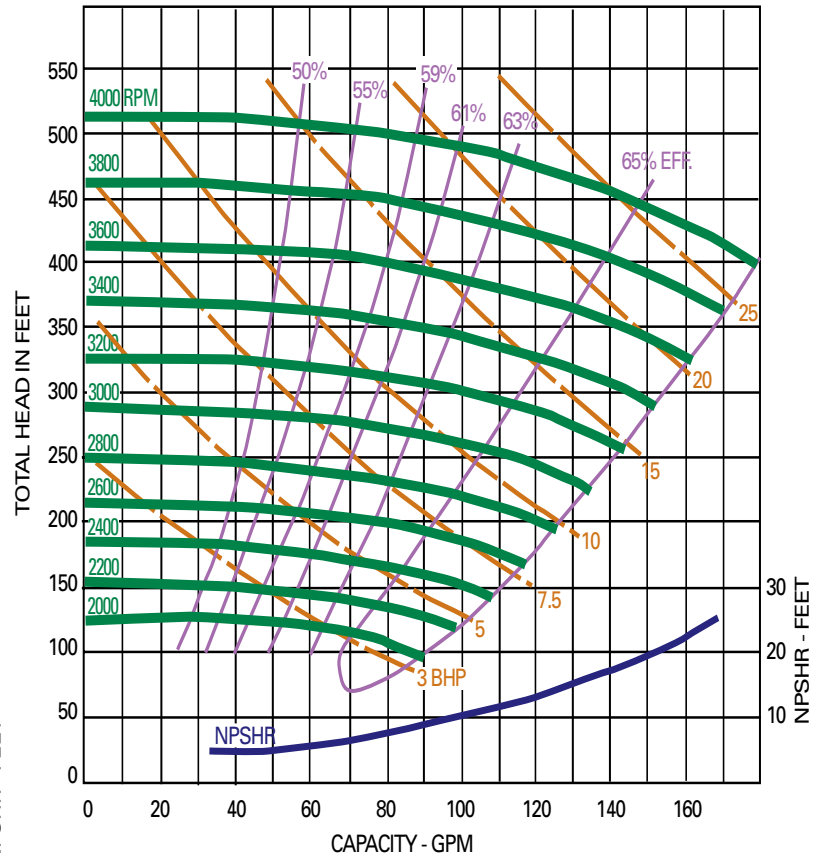

I2C PERFORMANCE (3450)

I2C PERFORMANCE BELT

I2C PERFORMANCE (1750)