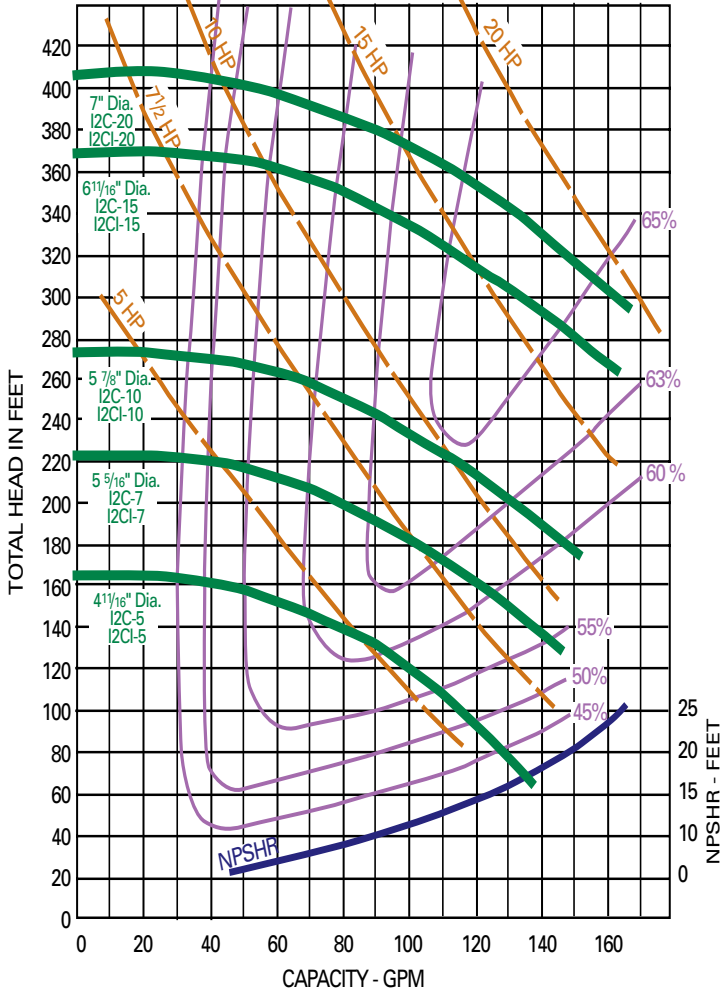

I2C PERFORMANCE (3450)

I2C PERFORMANCE BELT

I2C PERFORMANCE (1750)