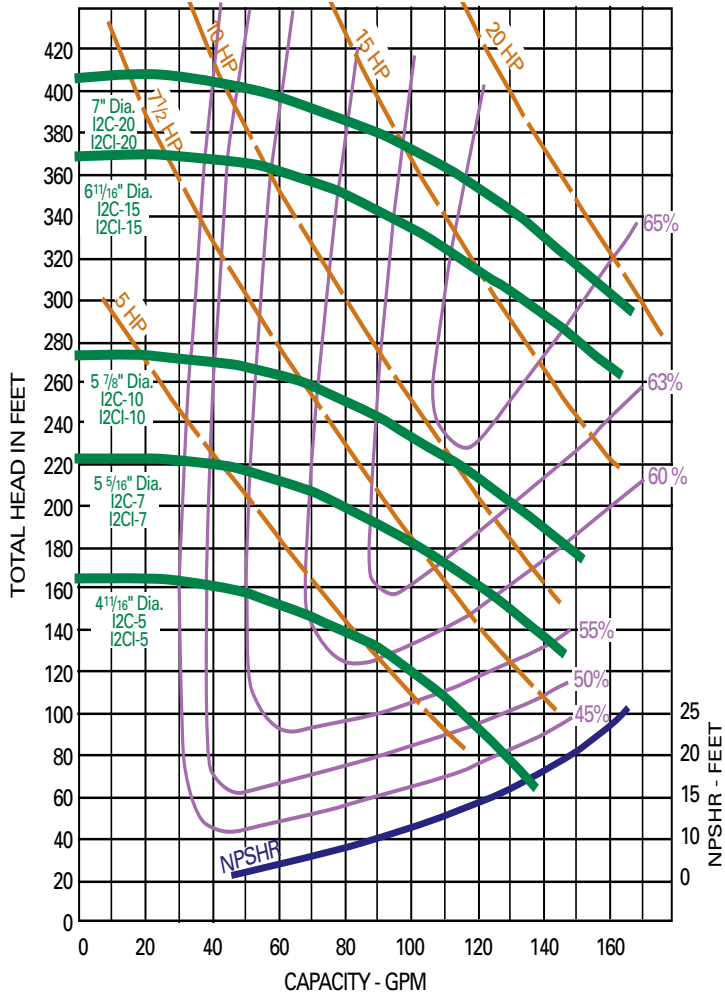

I2C PERFORMANCE (3450)

I2C PERFORMANCE BELT

I2C PERFORMANCE (1750)