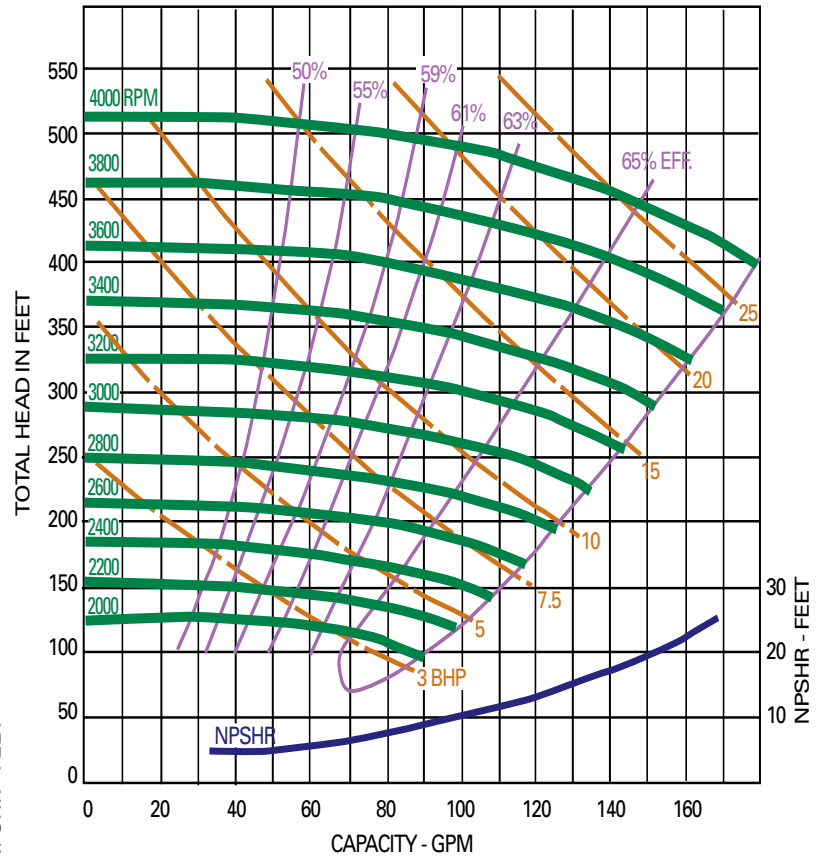

I2C PERFORMANCE (3450)

I2C PERFORMANCE BELT

I2C PERFORMANCE (1750)